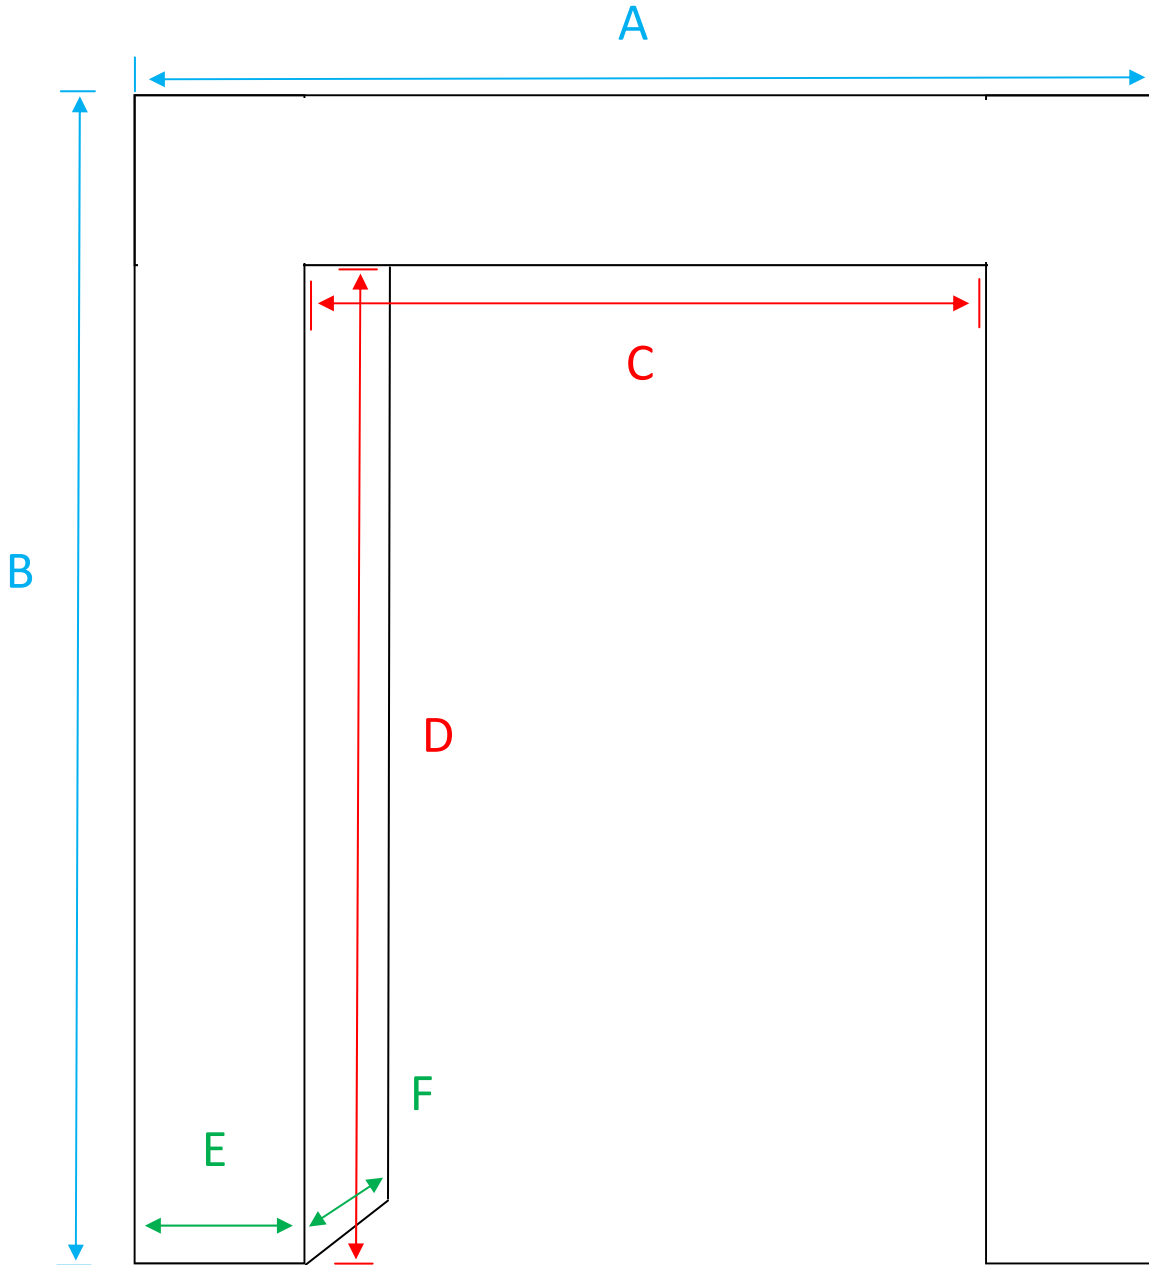

Frame Template

Colour Required
Please tick

Black

Brass

Brushed S/S

Polished S/S

Customer Note:

Due to the thickness of the frame to ensure fit,
Please reduce measurement C by at least 8mm and measurement D 4mm.

Measurements to be sent in mm.

Custom Trims are special order and cannot be returned or refunded, so please double check measurements before sending.